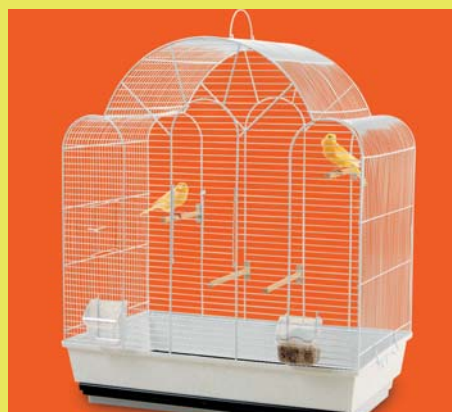

# Melodie 50

**Melobiza  
white**

**Cage: Melodie 50 white  
Stand: Ibiza 50 granite**

**Melodie 50  
White**

**Melodie 50  
Navy blue**

**SAVIC®**  
**PETS' FAVOURITE**