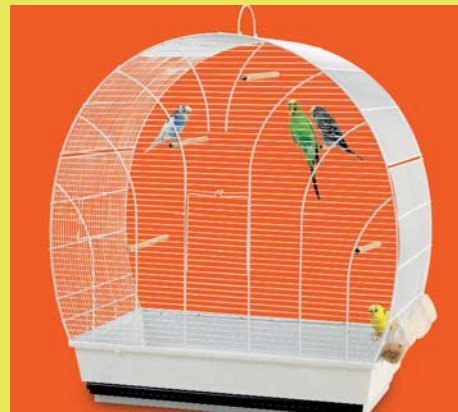

Evelyne 50

Evelyne 50
Navy blue

Stand: toledo 50 navy blue

Evelyne 50
White

SAVIC[®]
PETS' FAVOURITE